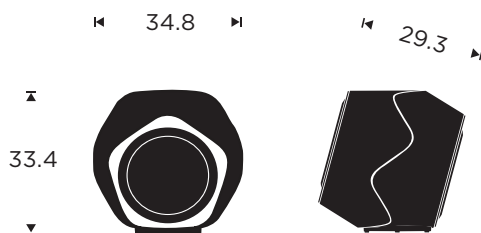

A dynamic, wireless subwoofer fusing stylish lines with impactful bass.

Beolab 19 delivers exceptional bass to enhance the mood and depth of cinematic experiences by channeling the raw impact of its stunning power. To top it off, the freedom of wireless simplicity and the ability to compensate for physical placement in the room allows you to find the perfect spot for the Beolab 19 in your home.

BASIC

**Product dimensions W x H x D**

34.8 x 33.4 x 29.3 cm

**Placement**

· Floor

**Weight**

15.4 kg

**Recommended Room Size**